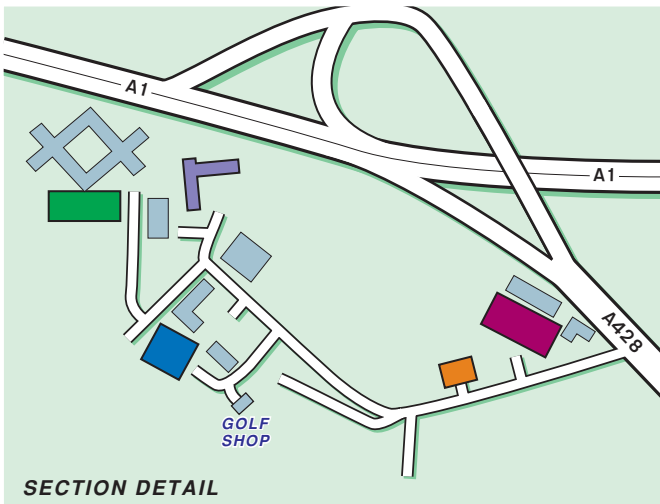

Wyboston Lakes

Wyboston Lakes

Great North Road, Wyboston
Bedfordshire MK44 3AL

Tel: 01480 212625

email: sales@wybostonlakes.co.uk

www.wybostonlakes.co.uk

SECTION DETAIL

Public Transport

By Rail
St Neots Station is approximately 10 minutes drive away.

By Air
Luton Airport is approximately 1 hour away.
Stansted Airport is approximately 1 hour away.